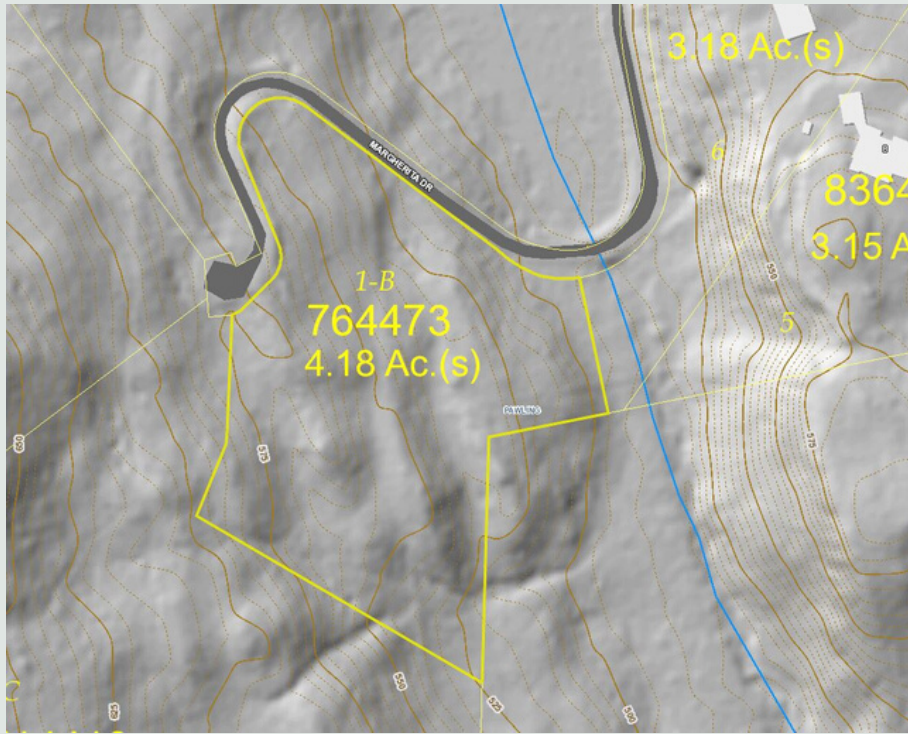

FOR SALE $82,500

**REAR LOT 1B
DIPIETRO LANE
PAWLING, NY 12564**

INFO@JMAREALTOR.COM

1-844-450-6200

JEFF REAL ESTATE
MARTIN INC.

THIS PROPERTY OFFERED IN CONJUNCTION WITH

JESSE TEITSWORTH, AGENT 585-738-2010
JESSE@TEITSWORTH.COM

CAROLYN SCHWAN, BROKER