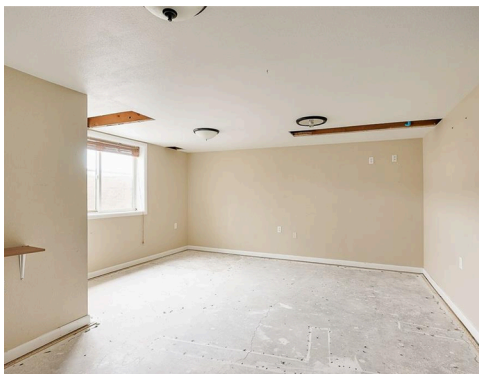

## 602 W Maryland Lane | Laurel, MT

Here is your opportunity to own a 4 bedroom, 2.5 bath home very affordably! Nearly a blank slate, waiting for your finish work. Put some money in and have the potential for instant equity!