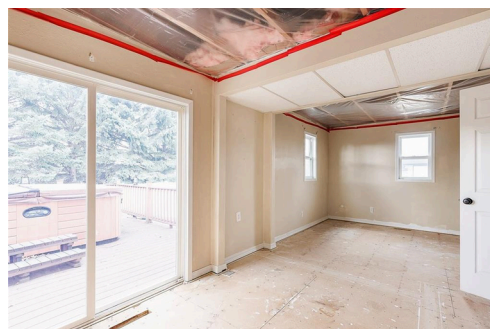

## 602 W Maryland Lane | Laurel, MT

Here is your opportunity to own a 4 bedroom, 2.5 bath home very affordably! Nearly a blank slate, waiting for your finish work. Put some money in and have the potential for instant equity!