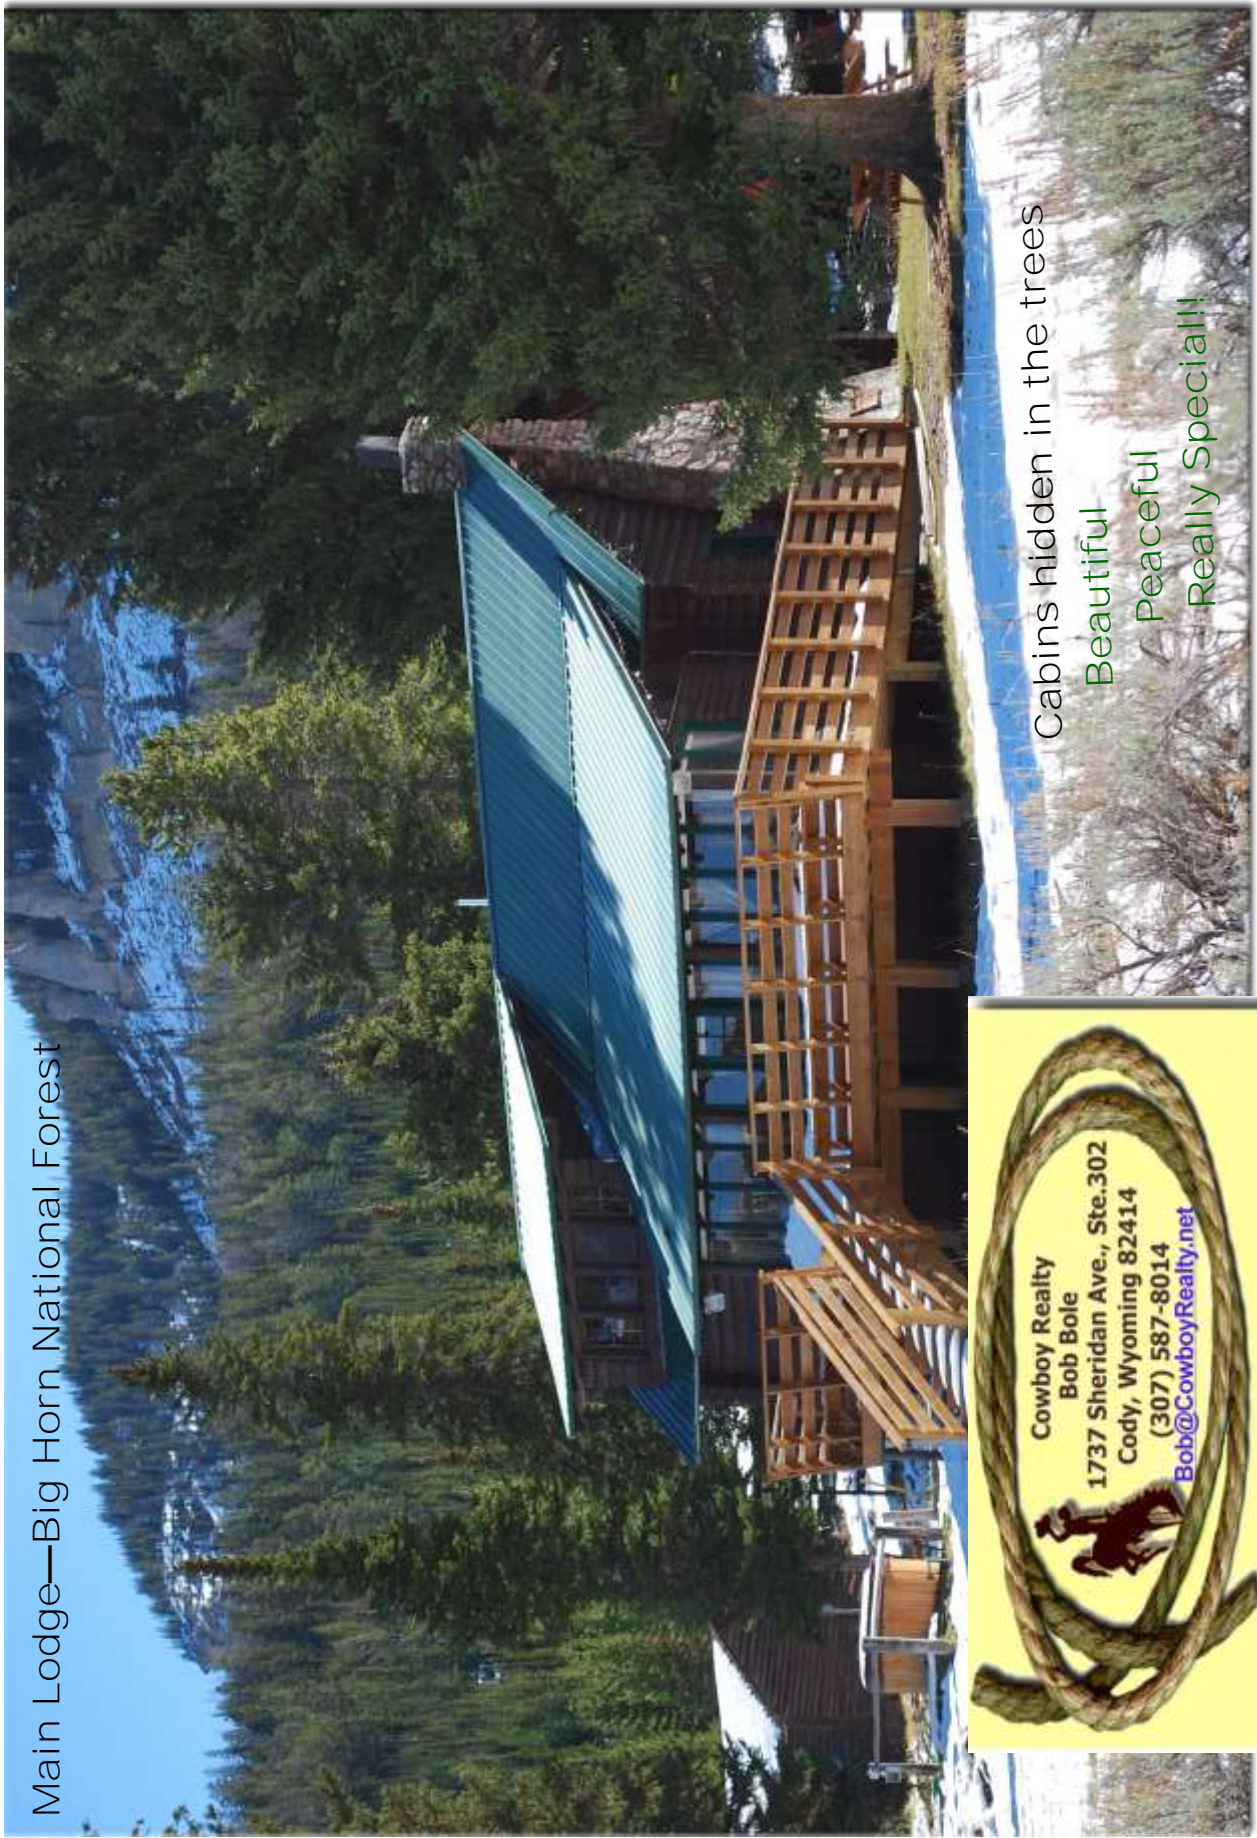

RANGER CREEK GUEST RANCH IN THE BIG HORN MOUNTAINS
SPECTACULAR WYOMING!

Main Lodge—Big Horn National Forest

Cowboy Realty
Bob Bole
1737 Sheridan Ave., Ste.302
Cody, Wyoming 82414
(307) 587-8014
Bob@CowboyRealty.net

Cabins hidden in the trees
Beautiful
Peaceful
Really Special!!