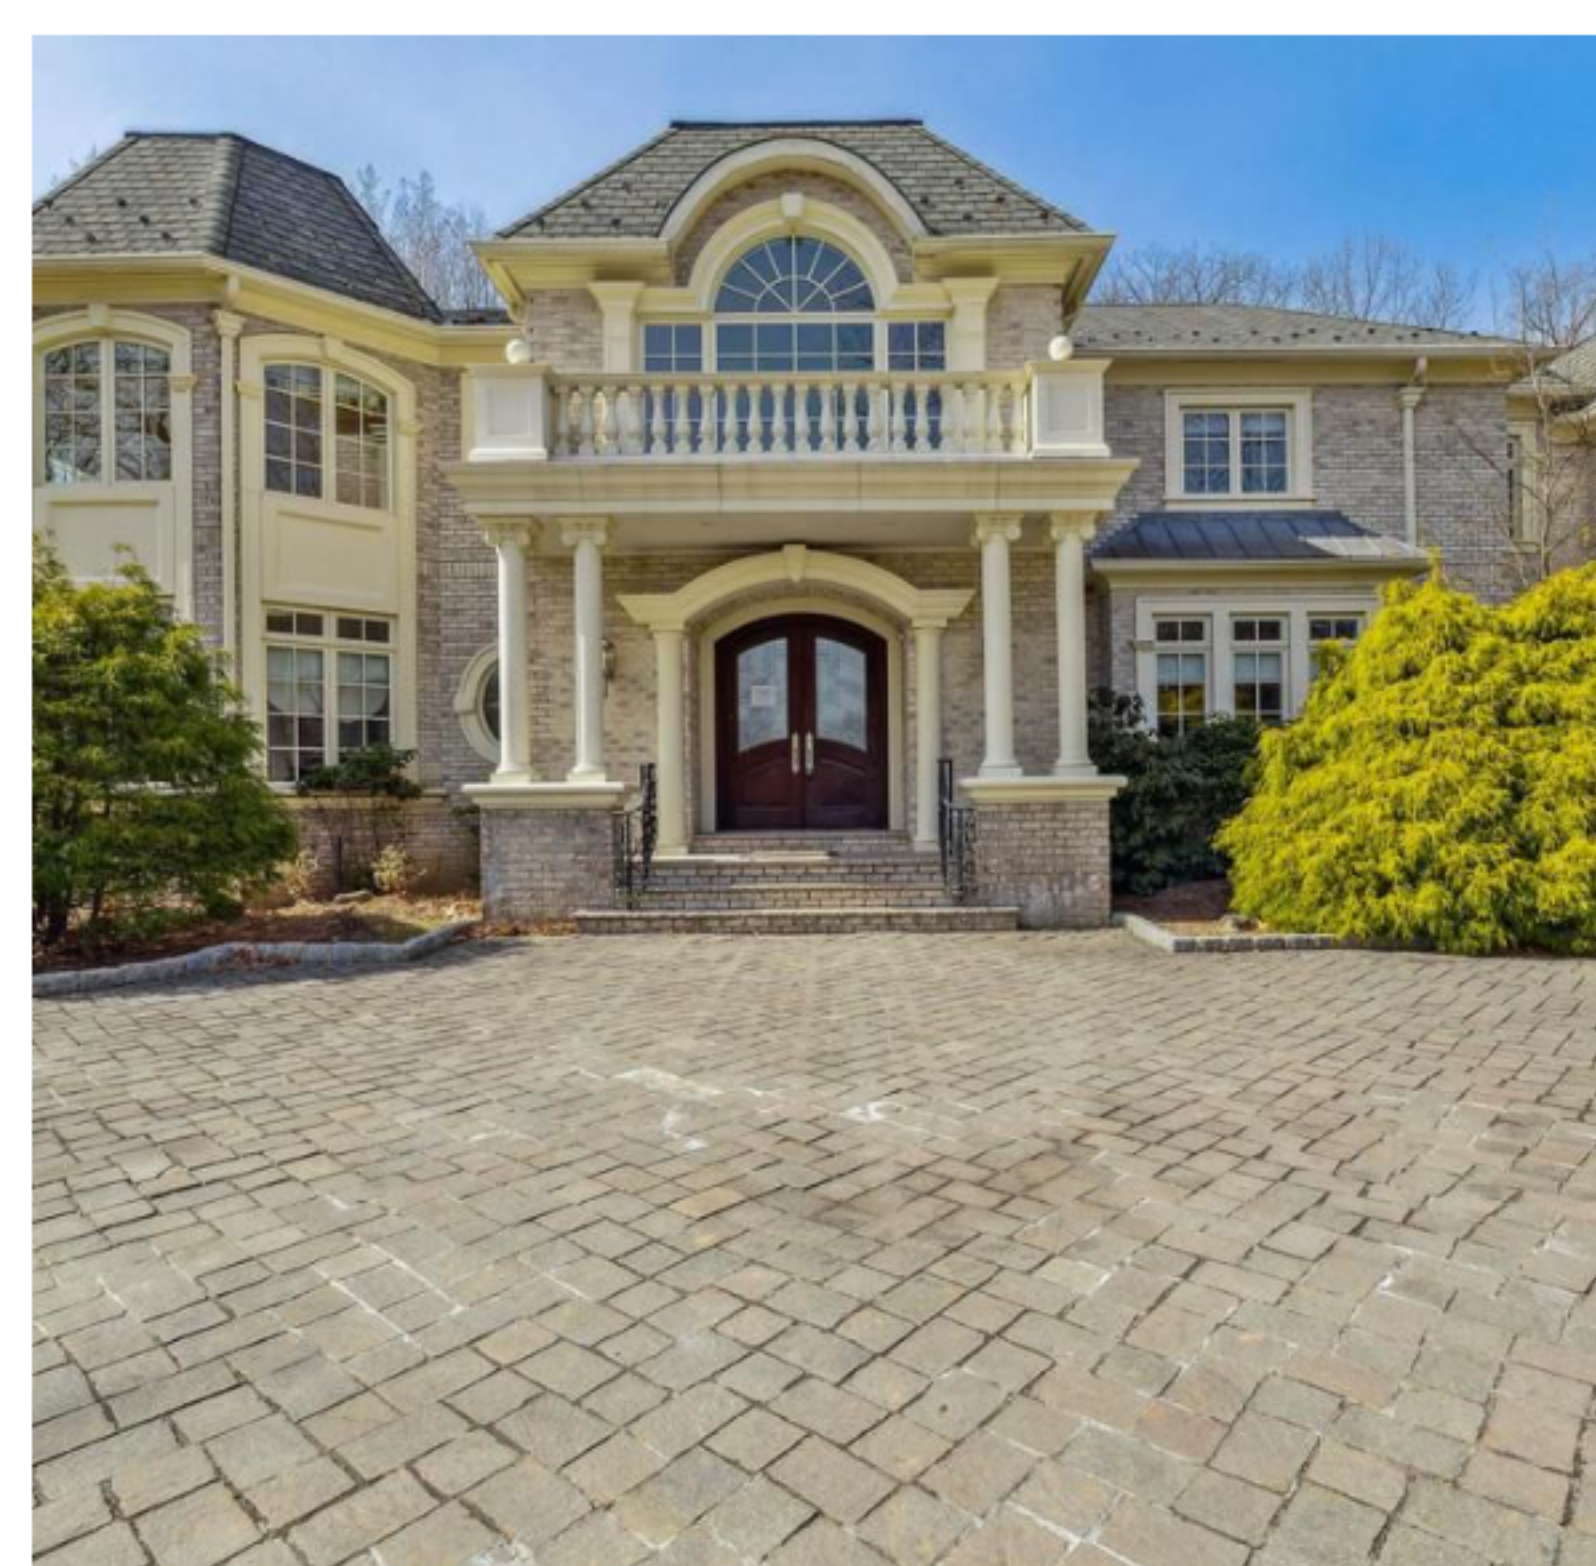

23 BURNING HOLLOW ROAD, SADDLE RIVER, NJ, 07458

6 BD | 8 BA | 7,981 SQ. FT | 2 ACRE LOT

OFFERED AT

\$2,850,000

ABOUT THIS PROPERTY

Custom 6 bedroom ,6. 2 bath colonial brick home on 2 Acres offering an open flowing floor plan w/ excellent quality finish materials,& exhibit high quality of workmanship throughout! Features include high end kitchen w/ spectacular materials & details used, stainless steel appliances & center island, wet bar, elegant fireplaces, huge windows, private elevator, an exercise room, & the list goes on! French doors walk out to your outdoor grill area, patio, in-ground pool & spacious backyard! Being sold AS IS, WHERE IS, Buyer is responsible for all inspections, CO, & certifications.

6
BED

8
BATH

7,981
SQ. FT.

2
ACRE LOT

ROBERT CUCCINELLO

AT BROKERS

DRE# RB-0020775

m: (800) 484-0038 | o: (800) 484-0038

e: robert@atbnj.com

atbrokers

304 South State Street, Unit 2C, Dover, DE 19901

VERY CONVENIENT

This home is in a **very convenient** area. Some errands in this location require a car and most major services are within 1 mile.