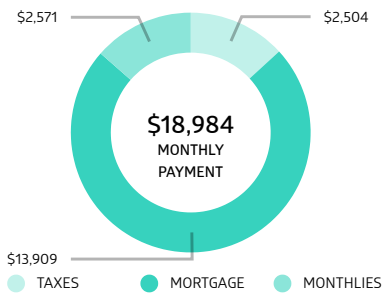

BUILDING DETAILS

23 EAST 22ND STREET

ONE MADISON

60 FLRS | 63 UNITS | BUILT 2008

MORTGAGE CALCULATOR

Listing courtesy of Modlin Group LLC