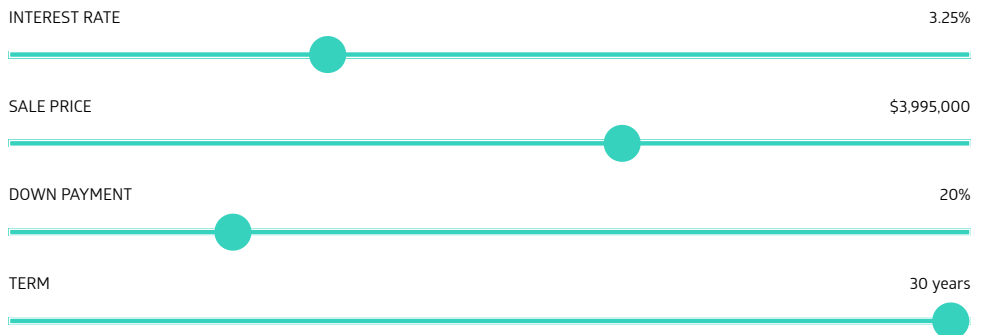

BUILDING DETAILS

23 EAST 22ND STREET

ONE MADISON

60 FLRS | 63 UNITS | BUILT 2008

MORTGAGE CALCULATOR

Listing courtesy of Modlin Group LLC