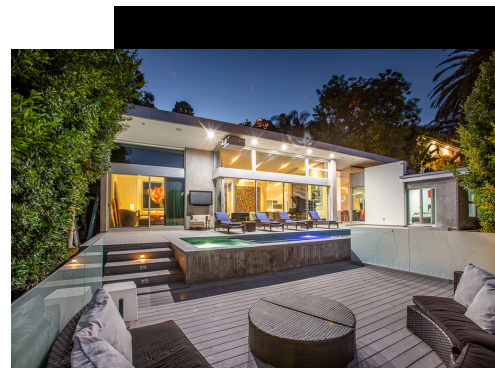

LOIS GERACE
ESTATE AGENT
CalBRE# 00923313

JORDAN COHEN
ESTATE AGENT
CalBRE# 01103362

818.519.5870

RE/MAX ONE