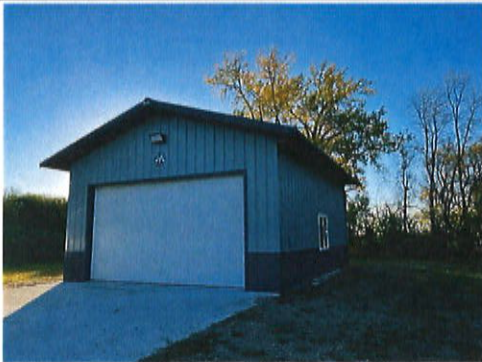

Allan M. Freidig
Real Estate 7
701-662-7171
701-351-1678

\$55,000

6402 55th Ave NE, Leeds, ND

Vacant Land

7.50 Acres

Shed

Outbuilding

7.5 Acre rural home site tract for sale! There is not currently a homestead on the parcel. There is a 24x34' metal (Morton) building built in 2018. The building has a finished interior with concrete floor and floor heat. Located 4 miles north of Leeds, ND with good access. Sold "AS IS".