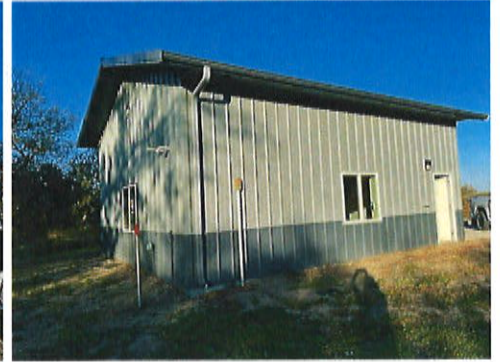

Allan M. Freidig
Real Estate 7
701-662-7171
701-351-1678

\$55,000

6402 55th Ave NE, Leeds, ND

Vacant Land

7.50 Acres

Shed

Outbuilding

7.5 Acre rural home site tract for sale! There is not currently a homestead on the parcel. There is a 24x34' metal (Morton) building built in 2018. The building has a finished interior with concrete floor and floor heat. Located 4 miles north of Leeds, ND with good access. Sold "AS IS".