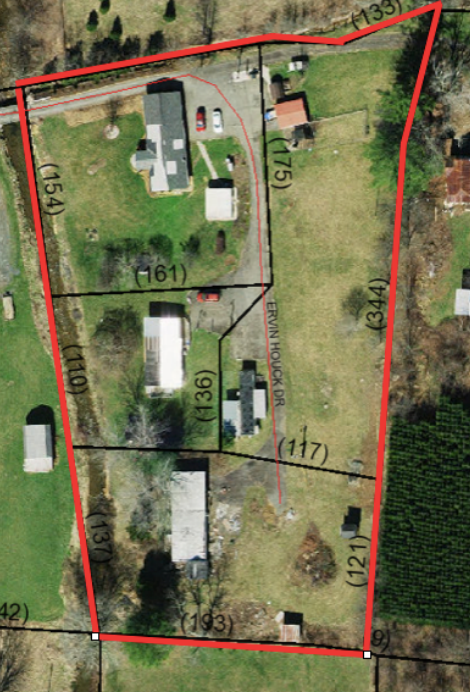

148 ERVIN HOUCK DR.

WEST JEFFERSON, NC 28694

NEW LISTING

MOUNTAIN LIVING

IN WEST JEFFERSON, NC

Property includes three total homes!

A quiet residential property in West Jefferson, NC. Minutes away from the business district and very convenient access to Highway 221.

- ✓ DESIRABLE LOCATION
- ✓ 1,702 SQ. FT.
- ✓ 2.49 ACRE LOT
- ✓ 4 BED / 2 BATH
- ✓ 2 MORE HOMES ON PROPERTY

WWW.REALLOOK.COM FOR MORE INFORMATION

HOME is calling in the NC mountains!

The Swicegood Group, Inc. is a full service real estate and asset marketing firm with over 25 + years of longevity in the real estate business. Licensed in multiple states., the company has a thorough understanding of real estate and marketing. Well versed in both conventional and accelerated method of selling assets, The Swicegood Group, Inc. offers a unique perspective to selling.