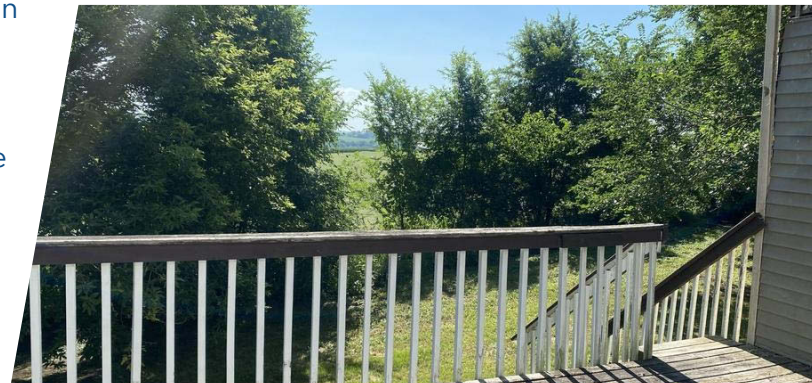

88,000

4 bedrooms

3 baths

Flip It

Invest in it

Live in it

1104 STATE HWY 78 | MOUNT HOREB, WI 53572

Attention all handymen, flippers and investors this property is for you! Mainly gutted will save you both time and money allowing you will be able to walk in and start the renovations you desire. The home has potential to be a show piece like it was when it was built. The unique design of the outside of the home leads to a very cool layout to the inside of the home. This home will allow you to show off your skills. So no matter if you are you are looking to flip the home, make it yours, or rent it out the options are endless. Located within the Mount Horeb school district makes the location desirable as well. Come see it today!