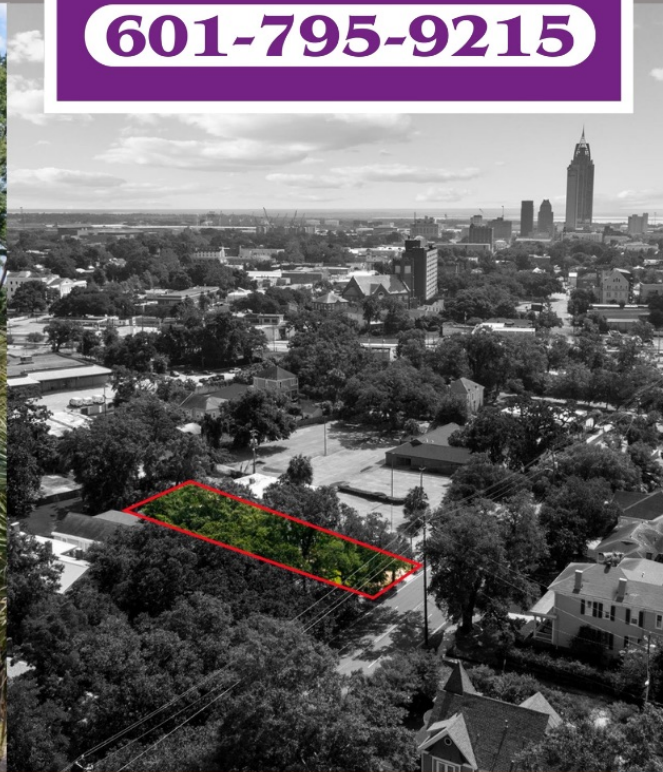

JUST LISTED

960 Dauphin St. Mobile, AL 36604

Parcel Number: 29-06-40-0-009-206

**POPLARVILLE
REALTY, INC.**

LAND & HOMES

601-795-9215

This colonial styled home is a must-see and ready for your personal touch! A blank canvas with endless possibilities! Close to parade routes and ~5 minutes from Downtown Mobile!

PRICE: \$214,500

- ✓ Lot Size: 12089 sqft
- ✓ 4 bedrooms
- ✓ 3 full baths
- ✓ Living Space: 4634 sqft

ELAINE SONES, BROKER/OWNER

📞 601-590-3140

✉️ land4u@bellsouth.net